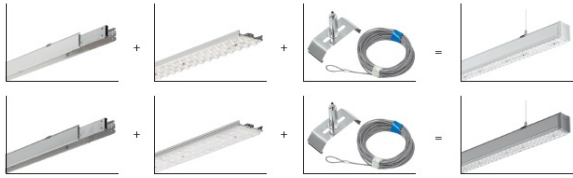

## SYL-LINE SURFACE BRACKET 10PCS SZARY

---

- IP:
- Color temperature:
- Luminous flux: lm

Name	Code	Colour	Voltage supply	Luminaire wattage	Light source type
<a href="#">SYL-LINE SURFACE BRACKET 10PCS SZARY</a>	42255	gray			