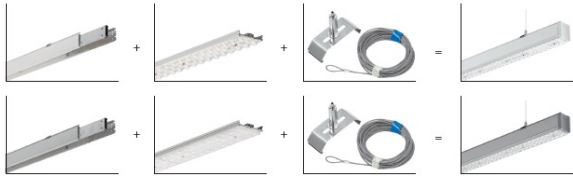

SYL-LINE SURFACE BRACKET 10PCS SZARY

- IP:
- Color temperature:
- Luminous flux: lm

Name	Code	Colour	Voltage supply	Luminaire wattage	Light source type
SYL-LINE SURFACE BRACKET 10PCS SZARY	42255	gray			