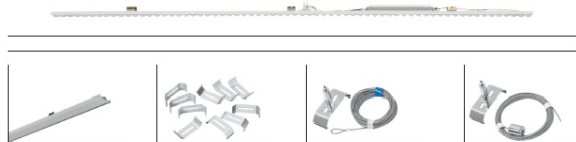

SYL-LINE SURFACE MNT KIT 3M 10PCS SZARY

- IP:
- Color temperature:
- Luminous flux: lm

Name	Code	Colour	Voltage supply	Luminaire wattage	Light source type
SYL-LINE SURFACE MNT KIT 3M 10PCS SZARY	42261	gray			