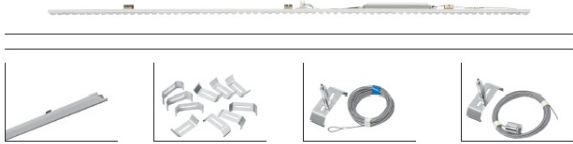

SYL-LINE SURFACE MNT KIT 3M 10PCS SZARY

- IP:
- Color temperature:
- Luminous flux: lm

Name	Code	Colour	Voltage supply	Luminaire wattage	Light source type
SYL-LINE SURFACE MNT KIT 3M 10PCS SZARY	42261	gray			