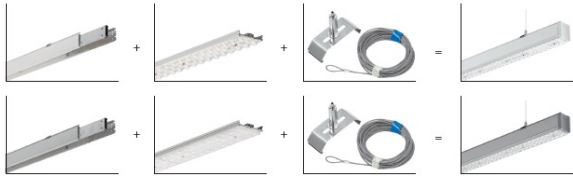

SYL-LINE SURFACE MNT KIT 6M SZARY

- IP:
- Color temperature:
- Luminous flux: lm

Name	Code	Colour	Voltage supply	Luminaire wattage	Light source type
SYL-LINE SURFACE MNT KIT 6M SZARY	42259	gray			