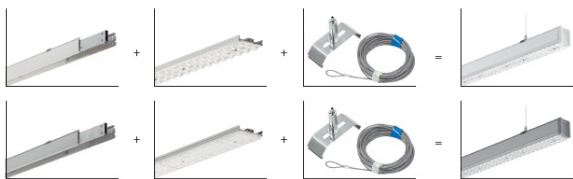

SYL-LINE SURFACE MNT KIT 6M SZARY

- IP:
- Color temperature:
- Luminous flux: lm

Name	Code	Colour	Voltage supply	Luminaire wattage	Light source type
SYL-LINE SURFACE MNT KIT 6M SZARY	42259	gray			