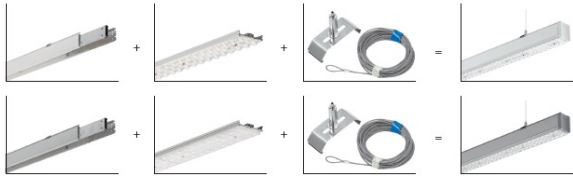

## SYL-LINE SUSPENSION SET KIT 3M 10PCS SZARY

- IP:
- Color temperature:
- Luminous flux: lm

Name	Code	Colour	Voltage supply	Luminaire wattage	Light source type
<a href="#">SYL-LINE SUSPENSION SET KIT 3M 10PCS SZARY</a>	42258	gray			