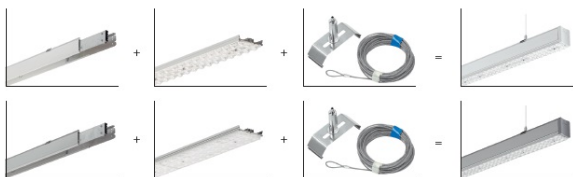

SYL-LINE SUSPENSION SET KIT 3M 10PCS SZARY

- IP:
- Color temperature:
- Luminous flux: lm

Name	Code	Colour	Voltage supply	Luminaire wattage	Light source type
SYL-LINE SUSPENSION SET KIT 3M 10PCS SZARY	42258	gray			