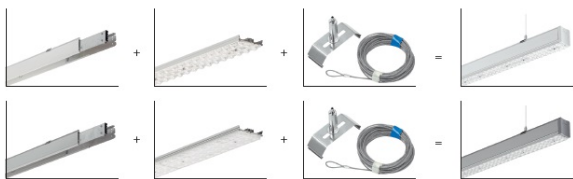

SYL-LINE SUSPENSION SET KIT 6M 10PCS SZARY

- IP:
- Color temperature:
- Luminous flux: lm

Name	Code	Colour	Voltage supply	Luminaire wattage	Light source type
SYL-LINE SUSPENSION SET KIT 6M 10PCS SZARY	42257	gray			