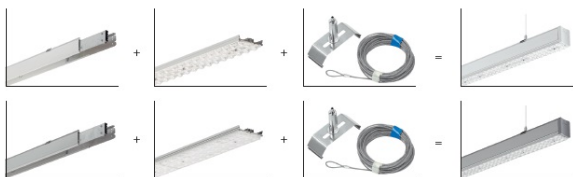

SYL-LINE SUSPENSION SET KIT 6M 10PCS SZARY

- IP:
- Color temperature:
- Luminous flux: lm

Name	Code	Colour	Voltage supply	Luminaire wattage	Light source type
SYL-LINE SUSPENSION SET KIT 6M 10PCS SZARY	42257	gray			