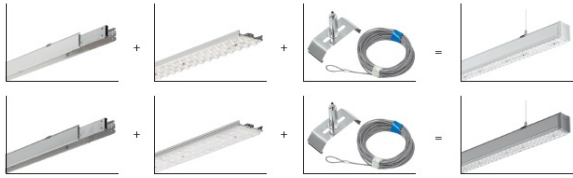

SYL-LINE SUSPENSION SET KIT 6M SZARY

- IP:
- Color temperature:
- Luminous flux: lm

Name	Code	Colour	Voltage supply	Luminaire wattage	Light source type
SYL-LINE SUSPENSION SET KIT 6M SZARY	42256	gray			