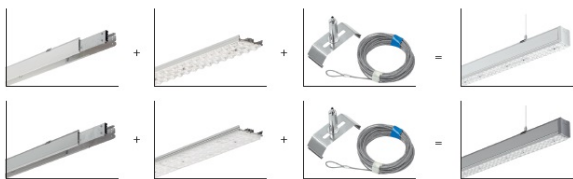

SYL-LINE SUSPENSION SET KIT 6M SZARY

- IP:
- Color temperature:
- Luminous flux: lm

Name	Code	Colour	Voltage supply	Luminaire wattage	Light source type
SYL-LINE SUSPENSION SET KIT 6M SZARY	42256	gray			