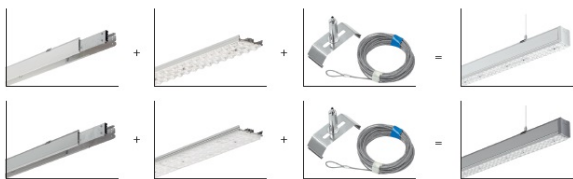

## SYL-LINE SUSPENSION SET KIT 6M SZARY

- IP:
- Color temperature:
- Luminous flux: lm

Name	Code	Colour	Voltage supply	Luminaire wattage	Light source type
<a href="#">SYL-LINE SUSPENSION SET KIT 6M SZARY</a>	42256	gray			