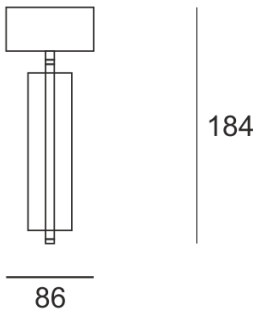

# TAGO 111 CZARNA

- IP: 20
- Color temperature:
- Luminous flux: lm

Name	Code	Colour	Voltage supply	Luminaire wattage	Light source type	Handle
<a href="#">TAGO 111</a> <a href="#">CZARNA</a>	2215192P	black	230V	max 1x50W	QR-111	G53