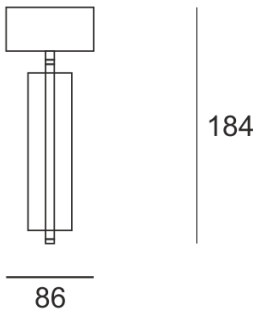

TAGO 111 CZARNA

- IP: 20
- Color temperature:
- Luminous flux: lm

Name	Code	Colour	Voltage supply	Luminaire wattage	Light source type	Handle
TAGO 111 CZARNA	2215192P	black	230V	max 1x50W	QR-111	G53