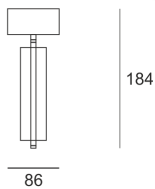

TAGO 2X111 AS

- IP: 20
- Color temperature:
- Luminous flux: lm

Name	Code	Colour	Voltage supply	Luminaire wattage	Light source type	Handle
TAGO 2x111 AS	2216195	AS	230V	max 2x50W	QR-111	G53