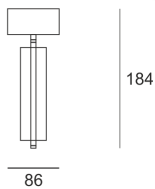

# TAGO 2X111 AS

- IP: 20
- Color temperature:
- Luminous flux: lm

Name	Code	Colour	Voltage supply	Luminaire wattage	Light source type	Handle
<a href="#">TAGO 2x111 AS</a>	2216195	AS	230V	max 2x50W	QR-111	G53