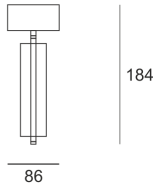

TAGO 2X111 BIAŁA

- IP: 20
- Color temperature:
- Luminous flux: lm

Name	Code	Colour	Voltage supply	Luminaire wattage	Light source type	Handle
TAGO 2x111 BIAŁA	2216191P	white	230V	max 2x50W	QR-111	G53