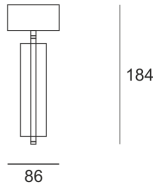

TAGO 2X111 BIAŁA

- IP: 20
- Color temperature:
- Luminous flux: lm

Name	Code	Colour	Voltage supply	Luminaire wattage	Light source type	Handle
TAGO 2x111 BIAŁA	2216191P	white	230V	max 2x50W	QR-111	G53