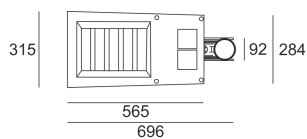

THEOS SR 12 LED SZARY

- IP: 66
- Color temperature: 3500-4000, Cool
- Luminous flux: 10648 lm

Name	Code	Colour	Voltage supply	Luminaire wattage	Light source type	Luminous flux	
THEOS SR 12 LED SZARY	6110296	gray	230V	105W	LED	10648 lm	4000K