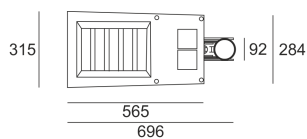

# THEOS SR 12 LED SZARY

- IP: 66
- Color temperature: 3500-4000, Cool
- Luminous flux: 10648 lm

Name	Code	Colour	Voltage supply	Luminaire wattage	Light source type	Luminous flux	
<a href="#">THEOS SR 12 LED SZARY</a>	6110296	gray	230V	105W	LED	10648 lm	4000K