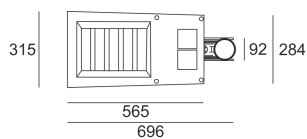

THEOS SR 16 LED SZARY

- IP: 66
- Color temperature: 3500-4000, Cool
- Luminous flux: 14362 lm

Name	Code	Colour	Voltage supply	Luminaire wattage	Light source type	Luminous flux	
THEOS SR 16-LED SZARY	6109996	gray	230V	140W	LED	14362 lm	4000K