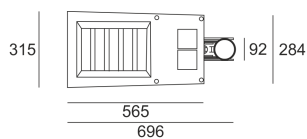

# THEOS SR 16 LED SZARY

- IP: 66
- Color temperature: 3500-4000, Cool
- Luminous flux: 14362 lm

Name	Code	Colour	Voltage supply	Luminaire wattage	Light source type	Luminous flux	
<a href="#">THEOS SR 16-LED SZARY</a>	6109996	gray	230V	140W	LED	14362 lm	4000K