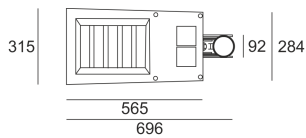

THEOS SR 16 LED SZARY

- IP: 66
- Color temperature: 3500-4000, Cool
- Luminous flux: 14362 lm

Name	Code	Colour	Voltage supply	Luminaire wattage	Light source type	Luminous flux	
THEOS SR 16-LED SZARY	6109996	gray	230V	140W	LED	14362 lm	4000K