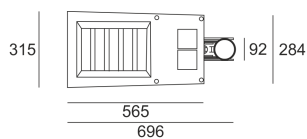

THEOS SR 20 LED SZARY

- IP: 66
- Color temperature: 3500-4000, Cool
- Luminous flux: 18072 lm

Name	Code	Colour	Voltage supply	Luminaire wattage	Light source type	Luminous flux	
THEOS SR 20 LED SZARY	6130796	gray	230V	170W	LED	18072 lm	4000K