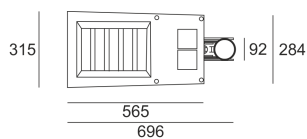

# THEOS SR 20 LED SZARY

- IP: 66
- Color temperature: 3500-4000, Cool
- Luminous flux: 18072 lm

Name	Code	Colour	Voltage supply	Luminaire wattage	Light source type	Luminous flux	
<a href="#">THEOS SR 20 LED SZARY</a>	6130796	gray	230V	170W	LED	18072 lm	4000K