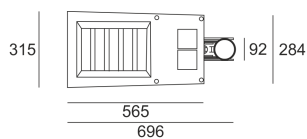

THEOS SR 4 LED SZARY

- IP: 66
- Color temperature: 3500-4000, Cool
- Luminous flux: 3652 lm

Name	Code	Colour	Voltage supply	Luminaire wattage	Light source type	Luminous flux	
THEOS SR 4 LED SZARY	6131296	gray	230V	35W	LED	3652 lm	4000K