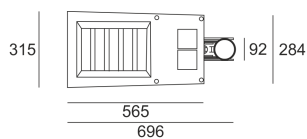

THEOS SR 4 LED SZARY

- IP: 66
- Color temperature: 3500-4000, Cool
- Luminous flux: 3652 lm

| Name | Code | Colour | Voltage supply | Luminaire wattage | Light source type | Luminous flux | |
|--------------------------------------|---------|--------|----------------|-------------------|-------------------|---------------|-------|
| THEOS SR 4 LED SZARY | 6131296 | gray | 230V | 35W | LED | 3652 lm | 4000K |