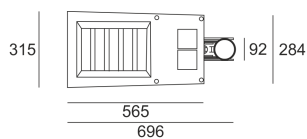

# THEOS SR 8 LED SZARY

- IP: 66
- Color temperature: 3500-4000, Cool
- Luminous flux: 7304 lm

Name	Code	Colour	Voltage supply	Luminaire wattage	Light source type	Luminous flux	
<a href="#">THEOS SR 8 LED SZARY</a>	6110596	gray	230V	70W	LED	7304 lm	4000K