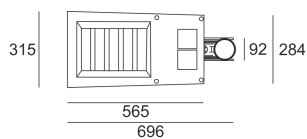

THEOS SR 8 LED SZARY

- IP: 66
- Color temperature: 3500-4000, Cool
- Luminous flux: 7304 lm

Name	Code	Colour	Voltage supply	Luminaire wattage	Light source type	Luminous flux	
THEOS SR 8 LED SZARY	6110596	gray	230V	70W	LED	7304 lm	4000K