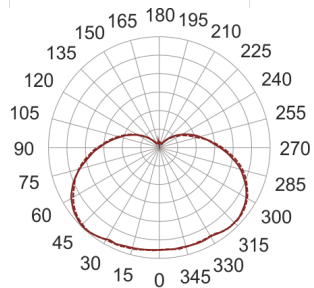

TRIANGO 450

— C0-C180 - - - - C90-C270

- IP: 20
- Color temperature: 3500-4000, Cool
- Luminous flux: 2500 lm

Name	Code	Colour	Voltage supply	Luminaire wattage	Light source type	Luminous flux	
TRIANGO 450			230V	27,5W	LED	2500 lm	4000K