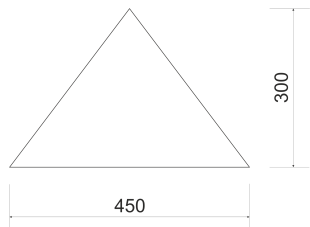

TRIANGO 450

— C0-C180 - - - - C90-C270

- IP: 20
- Color temperature: 3500-4000, Cool
- Luminous flux: 2500 lm

Name	Code	Colour	Voltage supply	Luminaire wattage	Light source type	Luminous flux	
TRIANGO 450			230V	27,5W	LED	2500 lm	4000K