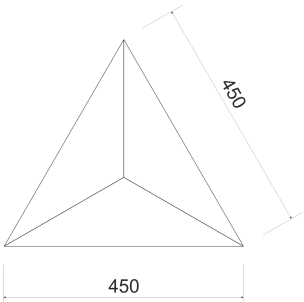

TRIANGO 450

— C0-C180 - - - - C90-C270

- IP: 20
- Color temperature: 3500-4000, Cool
- Luminous flux: 2500 lm

| Name | Code | Colour | Voltage supply | Luminaire wattage | Light source type | Luminous flux | |
|-----------------------------|------|--------|----------------|-------------------|-------------------|---------------|-------|
| TRIANGO 450 | | | 230V | 27,5W | LED | 2500 lm | 4000K |