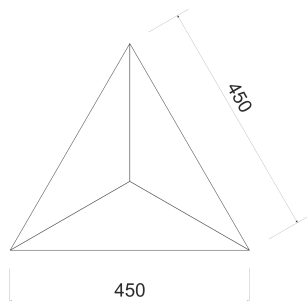

# TRIANGO 450

— C0-C180      - - - - C90-C270

- IP: 20
- Color temperature: 3500-4000, Cool
- Luminous flux: 2500 lm

Name	Code	Colour	Voltage supply	Luminaire wattage	Light source type	Luminous flux	
<a href="#">TRIANGO 450</a>			230V	27,5W	LED	2500 lm	4000K