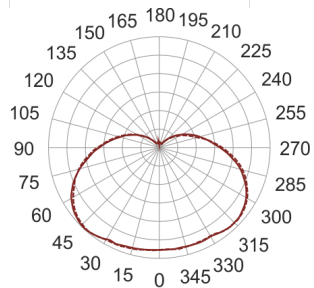

# TRIANGO 450

— C0-C180      - - - - C90-C270

- IP: 20
- Color temperature: 3500-4000, Cool
- Luminous flux: 2500 lm

Name	Code	Colour	Voltage supply	Luminaire wattage	Light source type	Luminous flux	
<a href="#">TRIANGO 450</a>			230V	27,5W	LED	2500 lm	4000K