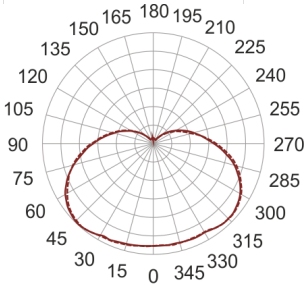

TRIANGO 450

— C0-C180 - - - - C90-C270

- IP: 20
- Color temperature: 3500-4000, Cool
- Luminous flux: 2500 lm

| Name | Code | Colour | Voltage supply | Luminaire wattage | Light source type | Luminous flux | |
|-----------------------------|------|--------|----------------|-------------------|-------------------|---------------|-------|
| TRIANGO 450 | | | 230V | 27,5W | LED | 2500 lm | 4000K |