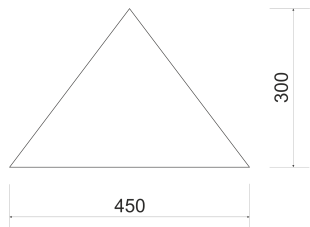

# TRIANGO 450

— C0-C180      - - - - C90-C270

- IP: 20
- Color temperature: 3500-4000, Cool
- Luminous flux: 2500 lm

Name	Code	Colour	Voltage supply	Luminaire wattage	Light source type	Luminous flux	
<a href="#">TRIANGO 450</a>			230V	27,5W	LED	2500 lm	4000K