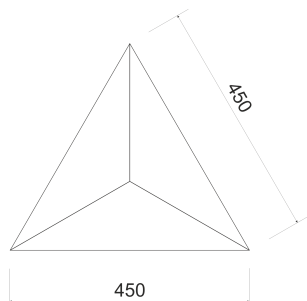

TRIANGO 450

— C0-C180 - - - - C90-C270

- IP: 20
- Color temperature: 3500-4000, Cool
- Luminous flux: 2500 lm

Name	Code	Colour	Voltage supply	Luminaire wattage	Light source type	Luminous flux	
TRIANGO 450			230V	27,5W	LED	2500 lm	4000K