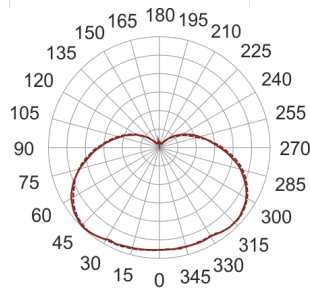

TRIANGO 900

— C0-C180 - - - - C90-C270

- IP: 20
- Color temperature: 3500-4000, Cool
- Luminous flux: 5500 lm

Name	Code	Colour	Voltage supply	Luminaire wattage	Light source type	Luminous flux	
TRIANGO 900			230V	75W	LED	5500 lm	4000K