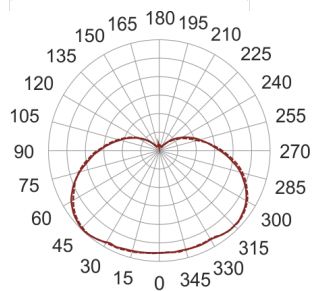

TRIANGO 900

— C0-C180 - - - - C90-C270

- IP: 20
- Color temperature: 3500-4000, Cool
- Luminous flux: 5500 lm

Name	Code	Colour	Voltage supply	Luminaire wattage	Light source type	Luminous flux	
TRIANGO 900			230V	75W	LED	5500 lm	4000K