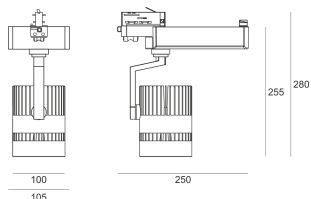

# TUGO LED 3.0/18/3.0K BIAŁY

— C0-C180    - - - - C90-C270

- IP: 20
- Color temperature: 2700-3500
- Luminous flux: 2470 lm

Name	Code	Colour	Voltage supply	Luminaire wattage	Light source type	Luminous flux	
<a href="#">TUGO LED 3.0/18/3.0K BIAŁY</a>		white	230V	26	LED	2470 lm	3000K