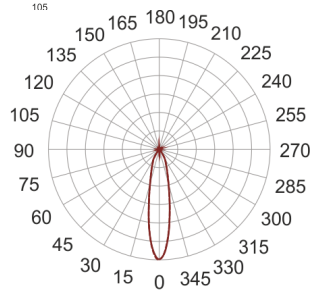

# TUGO LED 3.0/18/3.0K BIAŁY

— C0-C180    - - - - C90-C270

- IP: 20
- Color temperature: 2700-3500
- Luminous flux: 2470 lm

Name	Code	Colour	Voltage supply	Luminaire wattage	Light source type	Luminous flux	
<a href="#">TUGO LED 3.0/18/3.0K BIAŁY</a>		white	230V	26	LED	2470 lm	3000K