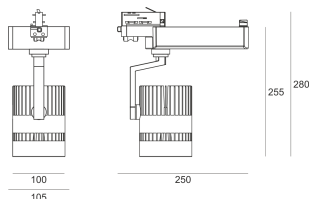

TUGO LED 3.0/18/4.0K BIAŁY

— C0-C180 - - - - C90-C270

- IP: 20
- Color temperature: 3500-4000, Cool
- Luminous flux: 2445 lm

Name	Code	Colour	Voltage supply	Luminaire wattage	Light source type	Luminous flux	
TUGO LED 3.0/18/4.0K BIAŁY		white	230V	25	LED	2445 lm	4000K