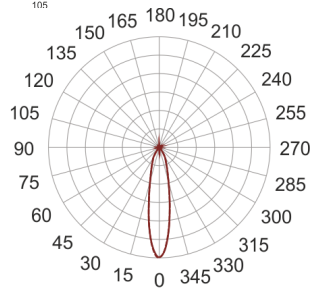

TUGO LED 3.0/18/4.0K BIAŁY

— C0-C180 - - - - C90-C270

- IP: 20
- Color temperature: 3500-4000, Cool
- Luminous flux: 2445 lm

Name	Code	Colour	Voltage supply	Luminaire wattage	Light source type	Luminous flux	
TUGO LED 3.0/18/4.0K BIAŁY		white	230V	25	LED	2445 lm	4000K