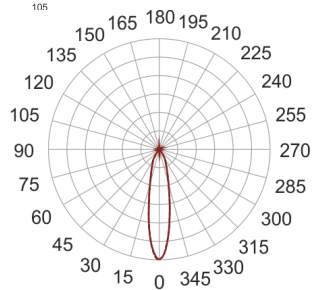

TUGO LED 3.0/18/4.0K BIAŁY

— C0-C180 - - - - C90-C270

- IP: 20
- Color temperature: 3500-4000, Cool
- Luminous flux: 2445 lm

Name	Code	Colour	Voltage supply	Luminaire wattage	Light source type	Luminous flux	
TUGO LED 3.0/18/4.0K BIAŁY		white	230V	25	LED	2445 lm	4000K