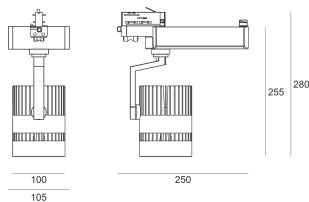

TUGO LED 3.0/24/3.0K BIAŁY

- IP: 20
- Color temperature: 2700-3500
- Luminous flux: 2525 lm

Name	Code	Colour	Voltage supply	Luminaire wattage	Light source type	Luminous flux	
TUGO.LED.3.0/24/3.0K.BIAŁY		white	230V	26	LED	2525 lm	3000K