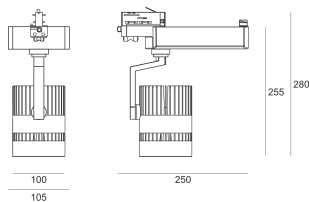

# TUGO LED 3.0/24/3.0K BIAŁY

- IP: 20
- Color temperature: 2700-3500
- Luminous flux: 2525 lm

Name	Code	Colour	Voltage supply	Luminaire wattage	Light source type	Luminous flux	
<a href="#">TUGO.LED.3.0/24/3.0K.BIAŁY</a>		white	230V	26	LED	2525 lm	3000K