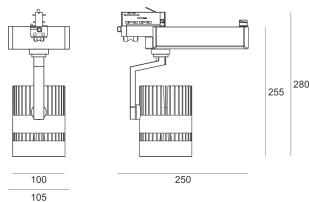

TUGO LED 3.0/24/4.0K BIAŁY

- IP: 20
- Color temperature: 3500-4000, Cool
- Luminous flux: 2510 lm

Name	Code	Colour	Voltage supply	Luminaire wattage	Light source type	Luminous flux	
TUGO.LED.3.0/24/4.0K.BIAŁY		white	230V	25	LED	2510 lm	4000K