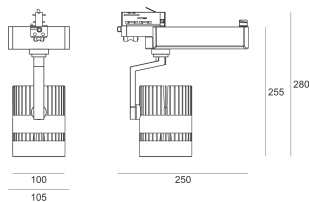

# TUGO LED 3.0/24/4.0K BIAŁY

- IP: 20
- Color temperature: 3500-4000, Cool
- Luminous flux: 2510 lm

Name	Code	Colour	Voltage supply	Luminaire wattage	Light source type	Luminous flux	
<a href="#">TUGO.LED.3.0/24/4.0K.BIAŁY</a>		white	230V	25	LED	2510 lm	4000K