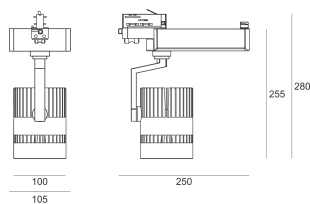

TUGO LED 3.0/36/3.0K BIAŁY

- IP: 20
- Color temperature: 2700-3500
- Luminous flux: 2535 lm

Name	Code	Colour	Voltage supply	Luminaire wattage	Light source type	Luminous flux	
TUGO.LED.3.0/36/3.0K.BIAŁY		white	230V	26	LED	2535 lm	3000K