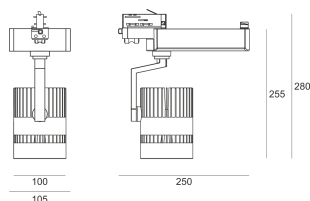

TUGO LED 3.0/36/3.0K BIAŁY

- IP: 20
- Color temperature: 2700-3500
- Luminous flux: 2535 lm

Name	Code	Colour	Voltage supply	Luminaire wattage	Light source type	Luminous flux	
TUGO.LED.3.0/36/3.0K.BIAŁY		white	230V	26	LED	2535 lm	3000K