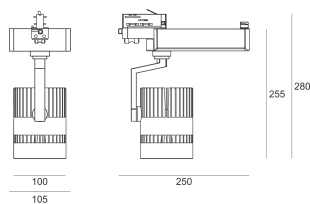

# TUGO LED 3.0/36/3.0K BIAŁY

- IP: 20
- Color temperature: 2700-3500
- Luminous flux: 2535 lm

Name	Code	Colour	Voltage supply	Luminaire wattage	Light source type	Luminous flux	
<a href="#">TUGO.LED.3.0/36/3.0K.BIAŁY</a>		white	230V	26	LED	2535 lm	3000K