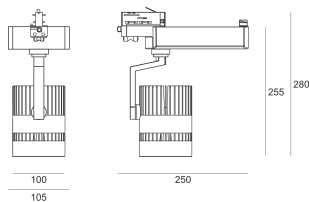

TUGO LED 3.0/36/4.0K BIAŁY

- IP: 20
- Color temperature: 3500-4000, Cool
- Luminous flux: 2560 lm

Name	Code	Colour	Voltage supply	Luminaire wattage	Light source type	Luminous flux	
TUGO.LED.3.0/36/4.0K.BIAŁY		white	230V	25	LED	2560 lm	4000K