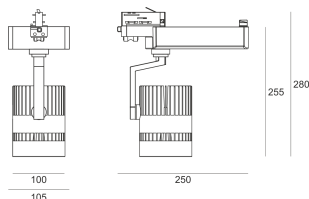

TUGO LED 5.0/18/3.0K BIAŁY

— C0-C180 - - - - C90-C270

- IP: 20
- Color temperature: 2700-3500
- Luminous flux: 4180 lm

Name	Code	Colour	Voltage supply	Luminaire wattage	Light source type	Luminous flux	
TUGO LED 5.0/18/3.0K BIAŁY		white	230V	50	LED	4180 lm	3000K