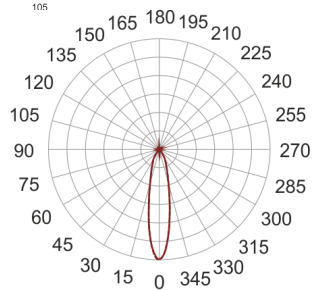

TUGO LED 5.0/18/3.0K BIAŁY

— C0-C180 - - - - C90-C270

- IP: 20
- Color temperature: 2700-3500
- Luminous flux: 4180 lm

Name	Code	Colour	Voltage supply	Luminaire wattage	Light source type	Luminous flux	
TUGO LED 5.0/18/3.0K BIAŁY		white	230V	50	LED	4180 lm	3000K