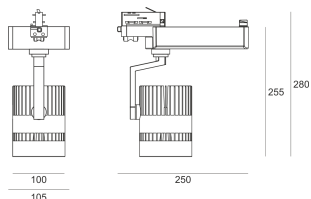

TUGO LED 5.0/18/3.0K BIAŁY

— C0-C180 - - - - C90-C270

- IP: 20
- Color temperature: 2700-3500
- Luminous flux: 4180 lm

Name	Code	Colour	Voltage supply	Luminaire wattage	Light source type	Luminous flux	
TUGO LED 5.0/18/3.0K BIAŁY		white	230V	50	LED	4180 lm	3000K