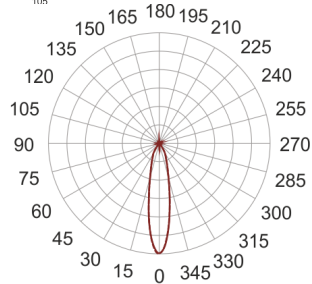

# TUGO LED 5.0/18/3.0K GREEN BIAŁY

— C0-C180    - - - - C90-C270

- IP: 20
- Color temperature: 2700-3500
- Luminous flux: 3475 lm

Name	Code	Colour	Voltage supply	Luminaire wattage	Light source type	Luminous flux	
<a href="#">TUGO LED 5.0/18/3.0K GREEN BIAŁY</a>		white	230V	38	LED	3475 lm	3000K