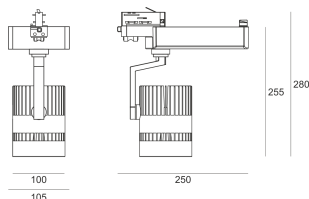

TUGO LED 5.0/18/3.0K GREEN BIAŁY

— C0-C180 - - - - C90-C270

- IP: 20
- Color temperature: 2700-3500
- Luminous flux: 3475 lm

Name	Code	Colour	Voltage supply	Luminaire wattage	Light source type	Luminous flux	
TUGO LED 5.0/18/3.0K GREEN BIAŁY		white	230V	38	LED	3475 lm	3000K