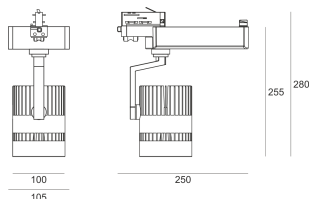

# TUGO LED 5.0/18/3.0K GREEN BIAŁY

— C0-C180      - - - - C90-C270

- IP: 20
- Color temperature: 2700-3500
- Luminous flux: 3475 lm

Name	Code	Colour	Voltage supply	Luminaire wattage	Light source type	Luminous flux	
<a href="#">TUGO LED 5.0/18/3.0K GREEN BIAŁY</a>		white	230V	38	LED	3475 lm	3000K