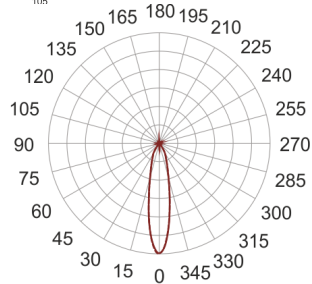

TUGO LED 5.0/18/3.0K GREEN BIAŁY

— C0-C180 - - - - C90-C270

- IP: 20
- Color temperature: 2700-3500
- Luminous flux: 3475 lm

Name	Code	Colour	Voltage supply	Luminaire wattage	Light source type	Luminous flux	
TUGO LED 5.0/18/3.0K GREEN BIAŁY		white	230V	38	LED	3475 lm	3000K