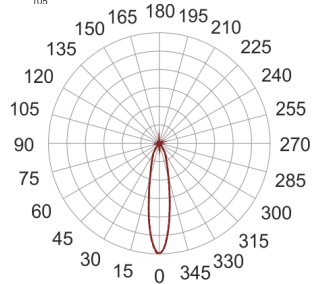

# TUGO LED 5.0/18/3.0K GREEN BIAŁY

— C0-C180      - - - - C90-C270

- IP: 20
- Color temperature: 2700-3500
- Luminous flux: 3475 lm

Name	Code	Colour	Voltage supply	Luminaire wattage	Light source type	Luminous flux	
<a href="#">TUGO LED 5.0/18/3.0K GREEN BIAŁY</a>		white	230V	38	LED	3475 lm	3000K