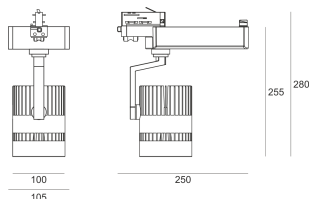

# TUGO LED 5.0/18/3.0K GREEN BIAŁY

— C0-C180    - - - - C90-C270

- IP: 20
- Color temperature: 2700-3500
- Luminous flux: 3475 lm

Name	Code	Colour	Voltage supply	Luminaire wattage	Light source type	Luminous flux	
<a href="#">TUGO LED 5.0/18/3.0K GREEN BIAŁY</a>		white	230V	38	LED	3475 lm	3000K