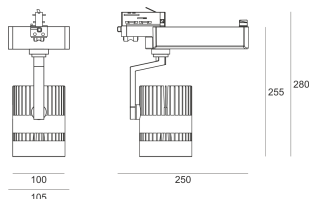

# TUGO LED 5.0/18/4.0K BIAŁY

— C0-C180      - - - - C90-C270

- IP: 20
- Color temperature: 3500-4000, Cool
- Luminous flux: 4275 lm

Name	Code	Colour	Voltage supply	Luminaire wattage	Light source type	Luminous flux	
<a href="#">TUGO LED 5.0/18/4.0K BIAŁY</a>		white	230V	51	LED	4275 lm	4000K