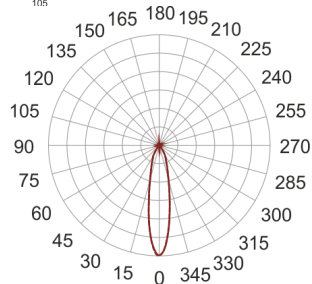

TUGO LED 5.0/18/4.0K BIAŁY

— C0-C180 - - - - C90-C270

- IP: 20
- Color temperature: 3500-4000, Cool
- Luminous flux: 4275 lm

Name	Code	Colour	Voltage supply	Luminaire wattage	Light source type	Luminous flux	
TUGO LED 5.0/18/4.0K BIAŁY		white	230V	51	LED	4275 lm	4000K