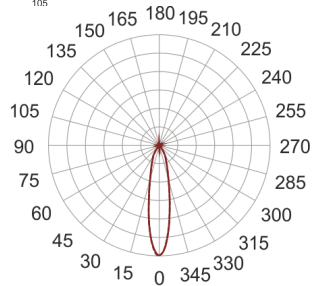

# TUGO LED 5.0/18/4.0K BIAŁY

— C0-C180      - - - - C90-C270

- IP: 20
- Color temperature: 3500-4000, Cool
- Luminous flux: 4275 lm

Name	Code	Colour	Voltage supply	Luminaire wattage	Light source type	Luminous flux	
<a href="#">TUGO LED 5.0/18/4.0K BIAŁY</a>		white	230V	51	LED	4275 lm	4000K