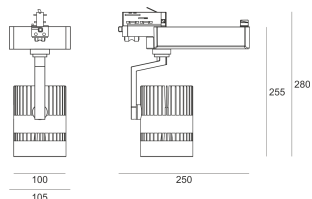

TUGO LED 5.0/18/4.0K BIAŁY

— C0-C180 - - - - C90-C270

- IP: 20
- Color temperature: 3500-4000, Cool
- Luminous flux: 4275 lm

Name	Code	Colour	Voltage supply	Luminaire wattage	Light source type	Luminous flux	
TUGO LED 5.0/18/4.0K BIAŁY		white	230V	51	LED	4275 lm	4000K