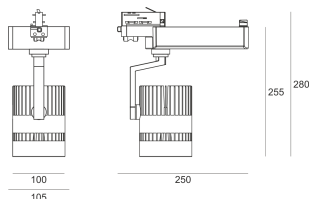

TUGO LED 5.0/18/4.0K BIAŁY

— C0-C180 - - - - C90-C270

- IP: 20
- Color temperature: 3500-4000, Cool
- Luminous flux: 4275 lm

Name	Code	Colour	Voltage supply	Luminaire wattage	Light source type	Luminous flux	
TUGO LED 5.0/18/4.0K BIAŁY		white	230V	51	LED	4275 lm	4000K