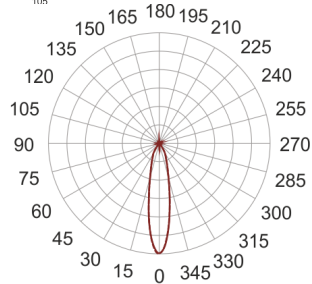

TUGO LED 5.0/18/4.0K BIAŁY

— C0-C180 - - - - C90-C270

- IP: 20
- Color temperature: 3500-4000, Cool
- Luminous flux: 4275 lm

Name	Code	Colour	Voltage supply	Luminaire wattage	Light source type	Luminous flux	
TUGO LED 5.0/18/4.0K BIAŁY		white	230V	51	LED	4275 lm	4000K