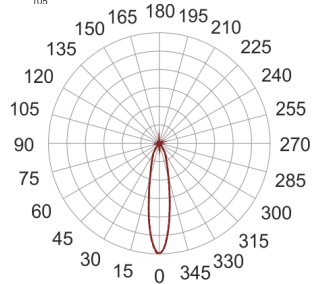

# TUGO LED 5.0/18/4.0K GREEN BIAŁY

— C0-C180      - - - - C90-C270

- IP: 20
- Color temperature: 3500-4000, Cool
- Luminous flux: 3520 lm

Name	Code	Colour	Voltage supply	Luminaire wattage	Light source type	Luminous flux	
<a href="#">TUGO LED 5.0/18/4.0K GREEN BIAŁY</a>		white	230V	38,5	LED	3520 lm	4000K