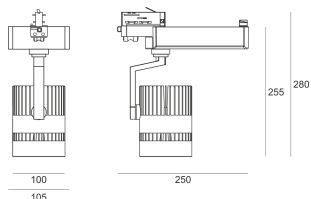

# TUGO LED 5.0/18/4.0K GREEN BIAŁY

— C0-C180      - - - - C90-C270

- IP: 20
- Color temperature: 3500-4000, Cool
- Luminous flux: 3520 lm

Name	Code	Colour	Voltage supply	Luminaire wattage	Light source type	Luminous flux	
<a href="#">TUGO LED 5.0/18/4.0K GREEN BIAŁY</a>		white	230V	38,5	LED	3520 lm	4000K