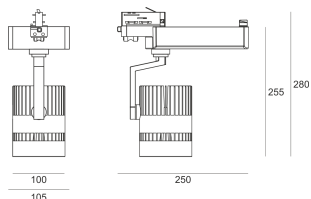

TUGO LED 5.0/18/4.0K GREEN BIAŁY

— C0-C180 - - - - C90-C270

- IP: 20
- Color temperature: 3500-4000, Cool
- Luminous flux: 3520 lm

Name	Code	Colour	Voltage supply	Luminaire wattage	Light source type	Luminous flux	
TUGO LED 5.0/18/4.0K GREEN BIAŁY		white	230V	38,5	LED	3520 lm	4000K