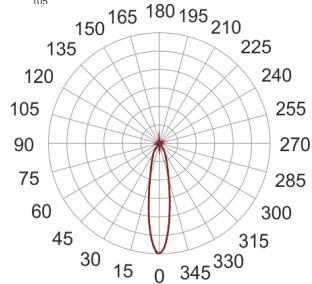

TUGO LED 5.0/18/4.0K GREEN BIAŁY

— C0-C180 - - - - C90-C270

- IP: 20
- Color temperature: 3500-4000, Cool
- Luminous flux: 3520 lm

Name	Code	Colour	Voltage supply	Luminaire wattage	Light source type	Luminous flux	
TUGO LED 5.0/18/4.0K GREEN BIAŁY		white	230V	38,5	LED	3520 lm	4000K