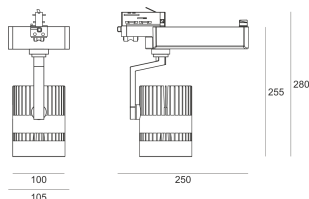

TUGO LED 5.0/18/4.0K GREEN BIAŁY

— C0-C180 - - - - C90-C270

- IP: 20
- Color temperature: 3500-4000, Cool
- Luminous flux: 3520 lm

Name	Code	Colour	Voltage supply	Luminaire wattage	Light source type	Luminous flux	
TUGO LED 5.0/18/4.0K GREEN BIAŁY		white	230V	38,5	LED	3520 lm	4000K