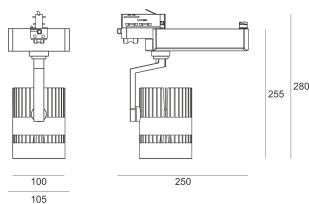

TUGO LED 5.0/24/3.0K BIAŁY

- IP: 20
- Color temperature: 2700-3500
- Luminous flux: 4370 lm

Name	Code	Colour	Voltage supply	Luminaire wattage	Light source type	Luminous flux	
TUGO.LED.5.0/24/3.0K.BIAŁY		white	230V	50	LED	4370 lm	3000K