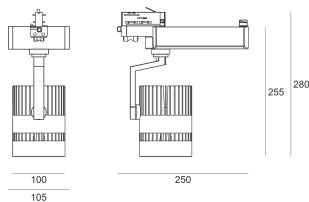

TUGO LED 5.0/24/3.0K BIAŁY

- IP: 20
- Color temperature: 2700-3500
- Luminous flux: 4370 lm

Name	Code	Colour	Voltage supply	Luminaire wattage	Light source type	Luminous flux	
TUGO.LED.5.0/24/3.0K.BIAŁY		white	230V	50	LED	4370 lm	3000K