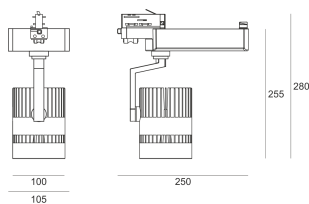

# TUGO LED 5.0/24/3.0K GREEN BIAŁY

- IP: 20
- Color temperature: 2700-3500
- Luminous flux: 3525 lm

Name	Code	Colour	Voltage supply	Luminaire wattage	Light source type	Luminous flux	
<a href="#">TUGO.LED.5.0/24/3.0K.GREEN.BIAŁY</a>		white	230V	38	LED	3525 lm	3000K