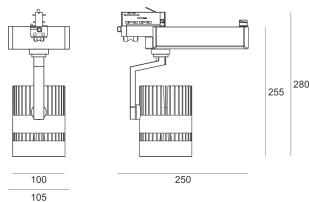

# TUGO LED 5.0/24/3.0K GREEN BIAŁY

- IP: 20
- Color temperature: 2700-3500
- Luminous flux: 3525 lm

Name	Code	Colour	Voltage supply	Luminaire wattage	Light source type	Luminous flux	
<a href="#">TUGO.LED.5.0/24/3.0K.GREEN.BIAŁY</a>		white	230V	38	LED	3525 lm	3000K