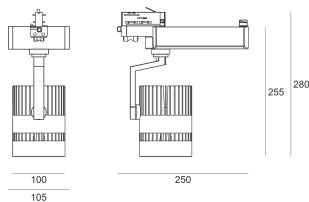

TUGO LED 5.0/24/3.0K GREEN BIAŁY

- IP: 20
- Color temperature: 2700-3500
- Luminous flux: 3525 lm

Name	Code	Colour	Voltage supply	Luminaire wattage	Light source type	Luminous flux	
TUGO.LED.5.0/24/3.0K.GREEN.BIAŁY		white	230V	38	LED	3525 lm	3000K