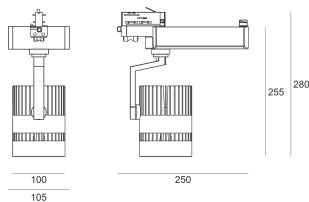

TUGO LED 5.0/24/4.0K BIAŁY

- IP: 20
- Color temperature: 3500-4000, Cool
- Luminous flux: 4370 lm

Name	Code	Colour	Voltage supply	Luminaire wattage	Light source type	Luminous flux	
TUGO.LED.5.0/24/4.0K.BIAŁY		white	230V	51	LED	4370 lm	4000K