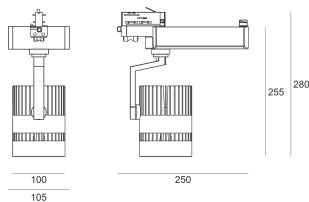

TUGO LED 5.0/24/4.0K GREEN BIAŁY

- IP: 20
- Color temperature: 3500-4000, Cool
- Luminous flux: 3660 lm

Name	Code	Colour	Voltage supply	Luminaire wattage	Light source type	Luminous flux	
TUGO.LED.5.0/24/4.0K.GREEN.BIAŁY		white	230V	38,5	LED	3660 lm	4000K