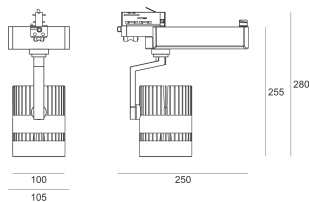

# TUGO LED 5.0/24/4.0K GREEN BIAŁY

- IP: 20
- Color temperature: 3500-4000, Cool
- Luminous flux: 3660 lm

Name	Code	Colour	Voltage supply	Luminaire wattage	Light source type	Luminous flux	
<a href="#">TUGO.LED.5.0/24/4.0K.GREEN.BIAŁY</a>		white	230V	38,5	LED	3660 lm	4000K