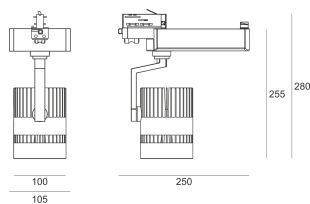

# TUGO LED 5.0/36/3.0K BIAŁY

- IP: 20
- Color temperature: 2700-3500
- Luminous flux: 4385 lm

Name	Code	Colour	Voltage supply	Luminaire wattage	Light source type	Luminous flux	
<a href="#">TUGO.LED.5.0/36/3.0K.BIAŁY</a>		white	230V	50	LED	4385 lm	3000K