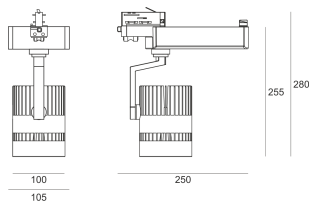

# TUGO LED 5.0/36/3.0K BIAŁY

- IP: 20
- Color temperature: 2700-3500
- Luminous flux: 4385 lm

Name	Code	Colour	Voltage supply	Luminaire wattage	Light source type	Luminous flux	
<a href="#">TUGO.LED.5.0/36/3.0K.BIAŁY</a>		white	230V	50	LED	4385 lm	3000K