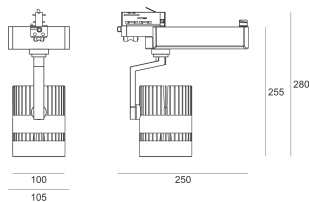

TUGO LED 5.0/36/3.0K BIAŁY

- IP: 20
- Color temperature: 2700-3500
- Luminous flux: 4385 lm

Name	Code	Colour	Voltage supply	Luminaire wattage	Light source type	Luminous flux	
TUGO.LED.5.0/36/3.0K.BIAŁY		white	230V	50	LED	4385 lm	3000K