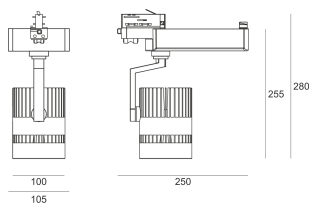

TUGO LED 5.0/36/3.0K GREEN BIAŁY

- IP: 20
- Color temperature: 2700-3500
- Luminous flux: 3600 lm

Name	Code	Colour	Voltage supply	Luminaire wattage	Light source type	Luminous flux	
TUGO.LED.5.0/36/3.0K.GREEN.BIAŁY		white	230V	38	LED	3600 lm	3000K