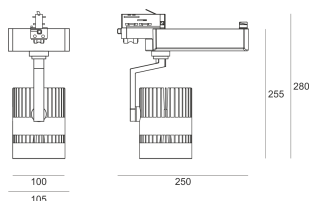

TUGO LED 5.0/36/3.0K GREEN BIAŁY

- IP: 20
- Color temperature: 2700-3500
- Luminous flux: 3600 lm

Name	Code	Colour	Voltage supply	Luminaire wattage	Light source type	Luminous flux	
TUGO.LED.5.0/36/3.0K.GREEN.BIAŁY		white	230V	38	LED	3600 lm	3000K