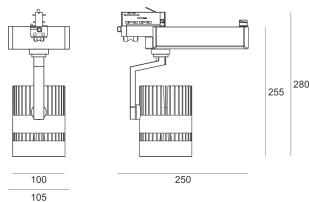

TUGO LED 5.0/36/4.0K BIAŁY

- IP: 20
- Color temperature: 3500-4000, Cool
- Luminous flux: 4385 lm

Name	Code	Colour	Voltage supply	Luminaire wattage	Light source type	Luminous flux	
TUGO.LED.5.0/36/4.0K.BIAŁY		white	230V	51	LED	4385 lm	4000K