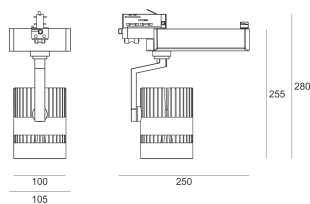

TUGO LED 5.0/36/4.0K BIAŁY

- IP: 20
- Color temperature: 3500-4000, Cool
- Luminous flux: 4385 lm

Name	Code	Colour	Voltage supply	Luminaire wattage	Light source type	Luminous flux	
TUGO.LED.5.0/36/4.0K.BIAŁY		white	230V	51	LED	4385 lm	4000K