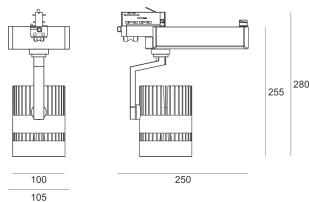

TUGO LED 5.0/36/4.0K GREEN BIAŁY

- IP: 20
- Color temperature: 3500-4000, Cool
- Luminous flux: 3630 lm

Name	Code	Colour	Voltage supply	Luminaire wattage	Light source type	Luminous flux	
TUGO.LED.5.0/36/4.0K.GREEN.BIAŁY		white	230V	38,5	LED	3630 lm	4000K