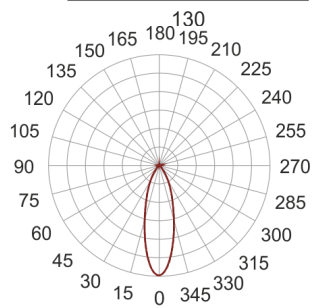

TURNGO KN LED

— C0-C180 - - - - C90-C270

- IP: 20
- Color temperature: 2700-3500
- Luminous flux: 2350 lm

Name	Code	Colour	Voltage supply	Luminaire wattage	Light source type	Luminous flux	
TURNGO.KN-LED		white	230V	28W	LED	2350 lm	3000K