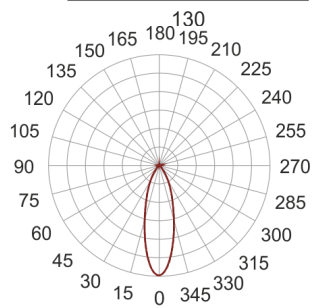

# TURNGO KN LED

— C0-C180    - - - - C90-C270

- IP: 20
- Color temperature: 2700-3500
- Luminous flux: 2350 lm

Name	Code	Colour	Voltage supply	Luminaire wattage	Light source type	Luminous flux	
<a href="#">TURNGO.KN-LED</a>		white	230V	28W	LED	2350 lm	3000K