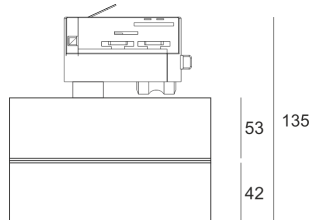

TURNGO LED KN LS3 BIAŁY

— C0-C180 C90-C270

- IP: 20
- Color temperature: 2700-3500
- Luminous flux: 2350 lm

Name	Code	Colour	Voltage supply	Luminaire wattage	Light source type	Luminous flux	
TURNGO_LED_KN_LS3_BIAŁY		white	230V	28W	LED	2350 lm	3000K