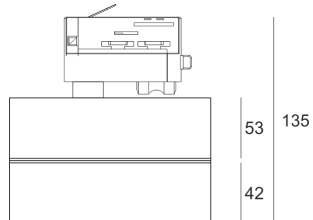

TURNGO LED KN LS3 BIAŁY

— C0-C180 - - - - C90-C270

- IP: 20
- Color temperature: 2700-3500
- Luminous flux: 2350 lm

Name	Code	Colour	Voltage supply	Luminaire wattage	Light source type	Luminous flux	
TURNGO_LED_KN_LS3_BIAŁY		white	230V	28W	LED	2350 lm	3000K