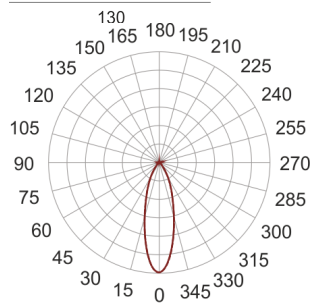

TURNGO LED KN LS3 BIAŁY

— C0-C180 - - - - C90-C270

- IP: 20
- Color temperature: 2700-3500
- Luminous flux: 2350 lm

Name	Code	Colour	Voltage supply	Luminaire wattage	Light source type	Luminous flux	
TURNGO_LED_KN_LS3_BIAŁY		white	230V	28W	LED	2350 lm	3000K