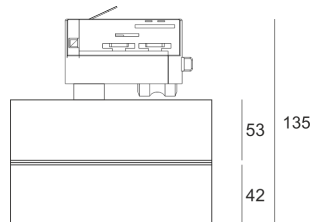

TURNGO LED KN LS3 BIAŁY

— C0-C180 - - - - C90-C270

- IP: 20
- Color temperature: 2700-3500
- Luminous flux: 2350 lm

Name	Code	Colour	Voltage supply	Luminaire wattage	Light source type	Luminous flux	
TURNGO_LED_KN_LS3_BIAŁY		white	230V	28W	LED	2350 lm	3000K