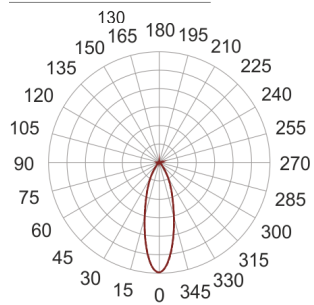

TURNGO LED KN LS3 BIAŁY

— C0-C180 C90-C270

- IP: 20
- Color temperature: 2700-3500
- Luminous flux: 2350 lm

Name	Code	Colour	Voltage supply	Luminaire wattage	Light source type	Luminous flux	
TURNGO_LED_KN_LS3_BIAŁY		white	230V	28W	LED	2350 lm	3000K