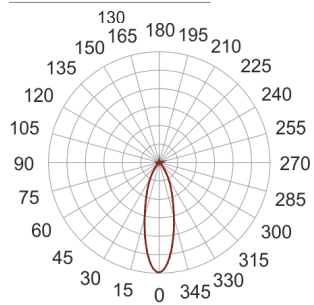

TURNGO LED KN LS3 BIAŁY

— C0-C180 - - - - C90-C270

- IP: 20
- Color temperature: 2700-3500
- Luminous flux: 2350 lm

Name	Code	Colour	Voltage supply	Luminaire wattage	Light source type	Luminous flux	
TURNGO_LED_KN_LS3_BIAŁY		white	230V	28W	LED	2350 lm	3000K