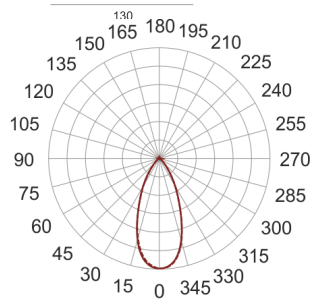

# TURNGO LED KR 40W LS3 BIAŁY

— C0-C180    - - - - C90-C270

- IP: 20
- Color temperature: 2700-3500
- Luminous flux: 3300 lm

Name	Code	Colour	Voltage supply	Luminaire wattage	Light source type	Luminous flux