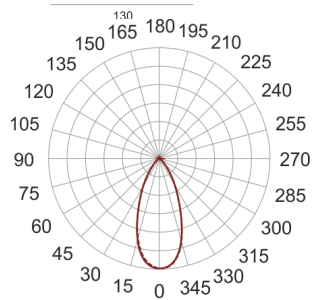

# TURNGO LED KR 40W LS3 BIAŁY

— C0-C180      - - - - C90-C270

- IP: 20
- Color temperature: 2700-3500
- Luminous flux: 3300 lm

| Name | Code | Colour | Voltage supply | Luminaire wattage | Light source type | Luminous flux |
|------|------|--------|----------------|-------------------|-------------------|---------------|
|      |      |        |                |                   |                   |               |