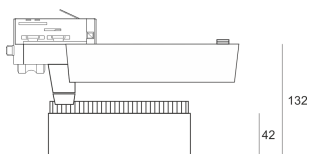

# TURNGO LED KR 40W LS3 BIAŁY

— C0-C180      - - - - C90-C270

- IP: 20
- Color temperature: 2700-3500
- Luminous flux: 3300 lm

| Name | Code | Colour | Voltage supply | Luminaire wattage | Light source type | Luminous flux |
|------|------|--------|----------------|-------------------|-------------------|---------------|
|      |      |        |                |                   |                   |               |