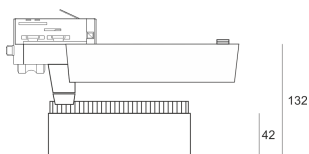

# TURNGO LED KR 40W LS3 BIAŁY

— C0-C180    - - - - C90-C270

- IP: 20
- Color temperature: 2700-3500
- Luminous flux: 3300 lm

Name	Code	Colour	Voltage supply	Luminaire wattage	Light source type	Luminous flux