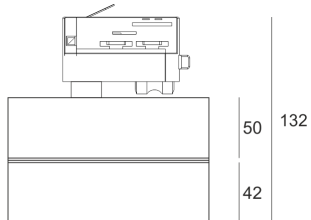

TURNGO LED RN LS3 BIAŁY

— C0-C180 - - - C90-C270

- IP: 20
- Color temperature: 2700-3500
- Luminous flux: 2350 lm

Name	Code	Colour	Voltage supply	Luminaire wattage	Light source type	Luminous flux	
TURNGO_LED_RN_LS3_BIAŁY		white	230V	28W	LED	2350 lm	3000K