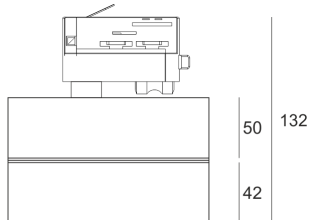

TURNGO LED RN LS3 BIAŁY

— C0-C180 - - - - C90-C270

- IP: 20
- Color temperature: 2700-3500
- Luminous flux: 2350 lm

Name	Code	Colour	Voltage supply	Luminaire wattage	Light source type	Luminous flux	
TURNGO_LED_RN_LS3_BIAŁY		white	230V	28W	LED	2350 lm	3000K