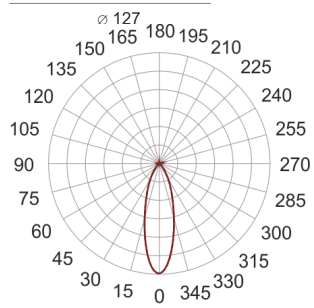

TURNGO LED RN LS3 BIAŁY

— C0-C180 - - - C90-C270

- IP: 20
- Color temperature: 2700-3500
- Luminous flux: 2350 lm

Name	Code	Colour	Voltage supply	Luminaire wattage	Light source type	Luminous flux	
TURNGO_LED_RN_LS3_BIAŁY		white	230V	28W	LED	2350 lm	3000K