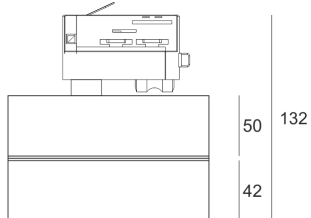

TURNGO LED RN LS3 BIAŁY

— C0-C180 ····· C90-C270

- IP: 20
- Color temperature: 2700-3500
- Luminous flux: 2350 lm

Name	Code	Colour	Voltage supply	Luminaire wattage	Light source type	Luminous flux	
TURNGO_LED_RN_LS3_BIAŁY		white	230V	28W	LED	2350 lm	3000K