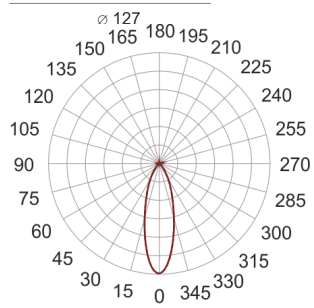

TURNGO LED RN LS3 BIAŁY

— C0-C180 - - - - C90-C270

- IP: 20
- Color temperature: 2700-3500
- Luminous flux: 2350 lm

Name	Code	Colour	Voltage supply	Luminaire wattage	Light source type	Luminous flux	
TURNGO_LED_RN_LS3_BIAŁY		white	230V	28W	LED	2350 lm	3000K