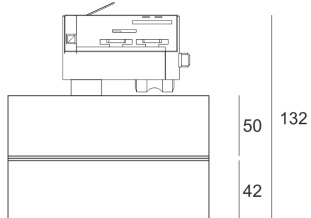

TURNGO LED RN LS3 BIAŁY

— C0-C180 - - - C90-C270

- IP: 20
- Color temperature: 2700-3500
- Luminous flux: 2350 lm

Name	Code	Colour	Voltage supply	Luminaire wattage	Light source type	Luminous flux	
TURNGO_LED_RN_LS3_BIAŁY		white	230V	28W	LED	2350 lm	3000K