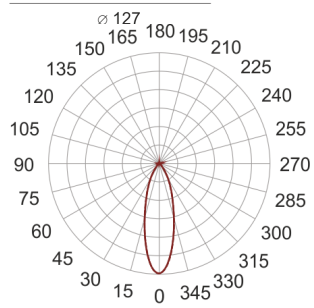

TURNGO LED RN LS3 BIAŁY

— C0-C180 ····· C90-C270

- IP: 20
- Color temperature: 2700-3500
- Luminous flux: 2350 lm

Name	Code	Colour	Voltage supply	Luminaire wattage	Light source type	Luminous flux	
TURNGO_LED_RN_LS3_BIAŁY		white	230V	28W	LED	2350 lm	3000K