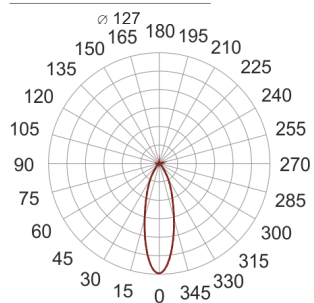

TURNGO LED RN LS3 BIAŁY

— C0-C180 - - - C90-C270

- IP: 20
- Color temperature: 2700-3500
- Luminous flux: 2350 lm

Name	Code	Colour	Voltage supply	Luminaire wattage	Light source type	Luminous flux	
TURNGO_LED_RN_LS3_BIAŁY		white	230V	28W	LED	2350 lm	3000K