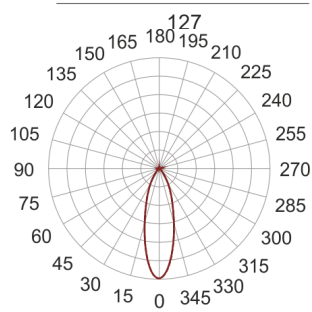

TURNGO RN LED

— C0-C180 - - - - C90-C270

- IP: 20
- Color temperature: 2700-3500
- Luminous flux: 2350 lm

Name	Code	Colour	Voltage supply	Luminaire wattage	Light source type	Luminous flux	
TURNGO.RN-LED		white	230V	28W	LED	2350 lm	3000K