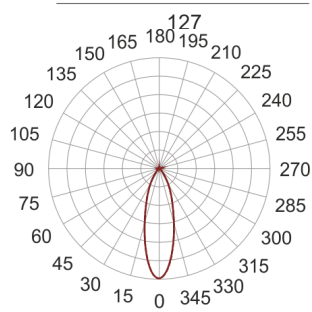

# TURNGO RN LED

— C0-C180    - - - - C90-C270

- IP: 20
- Color temperature: 2700-3500
- Luminous flux: 2350 lm

Name	Code	Colour	Voltage supply	Luminaire wattage	Light source type	Luminous flux	
<a href="#">TURNGO.RN-LED</a>		white	230V	28W	LED	2350 lm	3000K