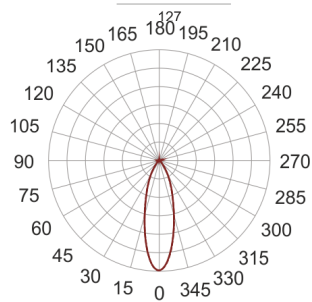

TURNGO KW LED BIAŁY

— C0-C180 - - - - C90-C270

- IP: 20
- Color temperature: 2700-3500
- Luminous flux: 2350 lm

Name	Code	Colour	Voltage supply	Luminaire wattage	Light source type	Luminous flux	
TURNGO KW LED BIAŁY		white	230V	28W	LED	2350 lm	3000K