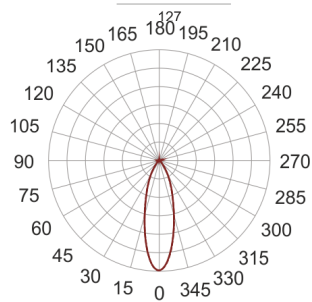

# TURNGO KW LED BIAŁY

— C0-C180    - - - - C90-C270

- IP: 20
- Color temperature: 2700-3500
- Luminous flux: 2350 lm

Name	Code	Colour	Voltage supply	Luminaire wattage	Light source type	Luminous flux	
<a href="#">TURNGO KW LED BIAŁY</a>		white	230V	28W	LED	2350 lm	3000K