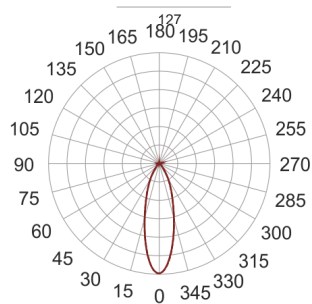

# TURNGO RW LED BIAŁY

- IP: 20
- Color temperature: 2700-3500
- Luminous flux: 2350 lm

Name	Code	Colour	Voltage supply	Luminaire wattage	Light source type	Luminous flux

TURNGO.RW. LED.BIAŁY		white	230V	28W	LED	2350 lm	3000K
-------------------------	--	-------	------	-----	-----	---------	-------