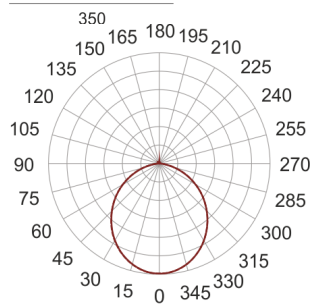

VENA LED Z 350/20/3K BIAŁY

— C0-C180 - - - - C90-C270

- IP: 20
- Color temperature: 2700-3500
- Luminous flux: 2343,059775 lm

Name	Code	Colour	Voltage supply	Luminaire wattage	Light source type	Luminous flux	
VENA LED Z 350/20/3K BIAŁY		white	230V	31,6	LED	2343,059775 lm	3000K