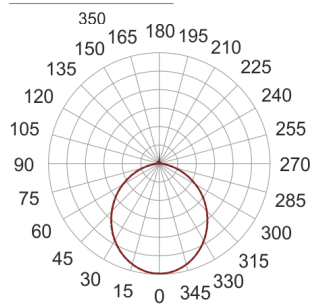

VENA LED Z 350/20/3K CZARNY

— C0-C180 - - - - C90-C270

- IP: 20
- Color temperature: 2700-3500
- Luminous flux: 2343,059775 lm

Name	Code	Colour	Voltage supply	Luminaire wattage	Light source type	Luminous flux	
VENA LED Z 350/20/3K- CZARNY		black	230V	31,6	LED	2343,059775 lm	3000K