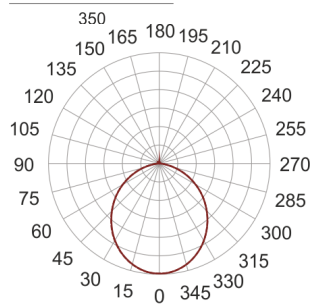

VENA LED Z 350/20/3K SZARY

— C0-C180 - - - - C90-C270

- IP: 20
- Color temperature: 2700-3500
- Luminous flux: 2343,059775 lm

Name	Code	Colour	Voltage supply	Luminaire wattage	Light source type	Luminous flux	
VENA LED Z 350/20/3K SZARY		gray	230V	31,6	LED	2343,059775 lm	3000K