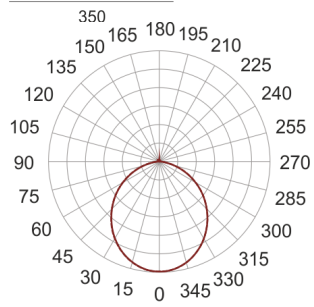

VENA LED Z 350/31/3K BIAŁY

— C0-C180 - - - - C90-C270

- IP: 20
- Color temperature: 2700-3500
- Luminous flux: 3124,0797 lm

Name	Code	Colour	Voltage supply	Luminaire wattage	Light source type	Luminous flux	
VENA LED Z 350/31/3K BIAŁY		white	230V	42,5	LED	3124,0797 lm	3000K