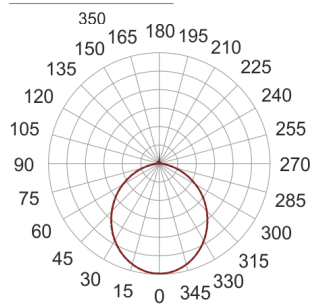

VENA LED Z 350/31/3K CZARNY

— C0-C180 - - - - C90-C270

- IP: 20
- Color temperature: 2700-3500
- Luminous flux: 3124,0797 lm

Name	Code	Colour	Voltage supply	Luminaire wattage	Light source type	Luminous flux	
VENA LED Z 350/31/3K CZARNY		black	230V	42,5	LED	3124,0797 lm	3000K