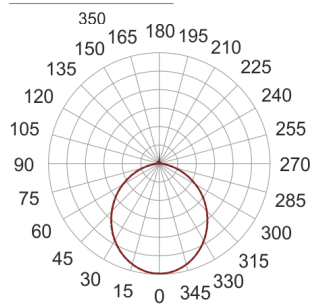

VENA LED Z 350/31/3K SZARY

— C0-C180 - - - - C90-C270

- IP: 20
- Color temperature: 2700-3500
- Luminous flux: 3124,0797 lm

Name	Code	Colour	Voltage supply	Luminaire wattage	Light source type	Luminous flux	
VENA LED Z 350/31/3K SZARY		gray	230V	42,5	LED	3124,0797 lm	3000K