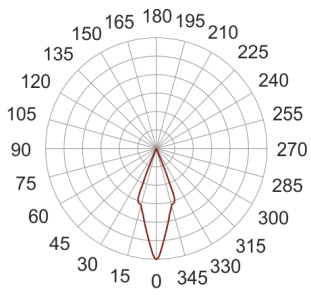

VIGO LED AS

85

112

55

— C0-C180 ····· C90-C270

- IP: 54
- Color temperature: 2700-3500
- Luminous flux: 98 lm

Name	Code	Colour	Voltage supply	Luminaire wattage	Light source type	Luminous flux	
VIGO LED AS		AS	230V	4,2W	LED	98 lm	3200K