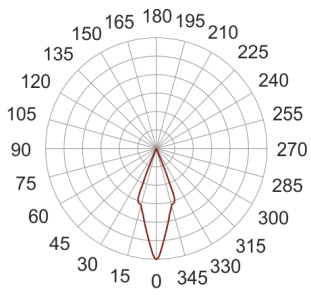

VIGO LED AS

230V

IP
54

LED

CCT:
3200K

CRI
80

30 000

0,2m

85

112

55

— C0-C180 C90-C270

- IP: 54
- Color temperature: 2700-3500
- Luminous flux: 98 lm

Name	Code	Colour	Voltage supply	Luminaire wattage	Light source type	Luminous flux	
VIGO LED AS		AS	230V	4,2W	LED	98 lm	3200K