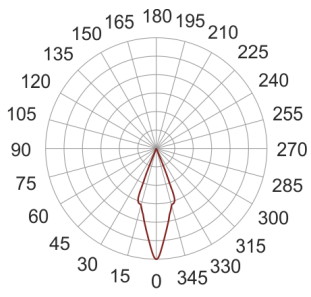

VIGO LED AS

230V

IP
54

LED

CCT:
3200K

CRI
80

30 000

0,2m

85

112

55

— C0-C180 ····· C90-C270

- IP: 54
- Color temperature: 2700-3500
- Luminous flux: 98 lm

Name	Code	Colour	Voltage supply	Luminaire wattage	Light source type	Luminous flux	
VIGO LED AS		AS	230V	4,2W	LED	98 lm	3200K