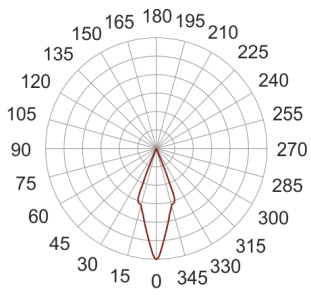

# VIGO LED BIAŁY

---

85

55

112

- IP: 54
- Color temperature: 2700-3500
- Luminous flux: 98 lm

Name	Code	Colour	Voltage supply	Luminaire wattage	Light source type	Luminous flux	
VIGO LED BIAŁY		white	230V	4,2W	LED	98 lm	3200K