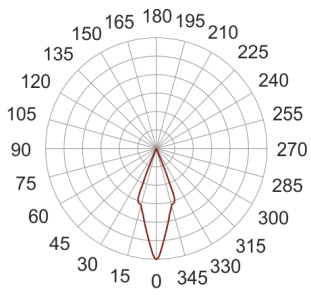

VIGO LED BIAŁY

85

112

55

- IP: 54
- Color temperature: 2700-3500
- Luminous flux: 98 lm

Name	Code	Colour	Voltage supply	Luminaire wattage	Light source type	Luminous flux	
VIGO LED BIAŁY		white	230V	4,2W	LED	98 lm	3200K