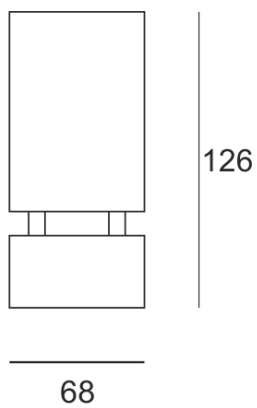

WINGO BIAŁY

- IP: 54
- Color temperature: 2700-3500
- Luminous flux: 250 lm

Name	Code	Colour	Voltage supply	Luminaire wattage	Light source type	Luminous flux	
WINGO BIAŁY	2221691	white	230V	7,5W	LED	250 lm	3000K