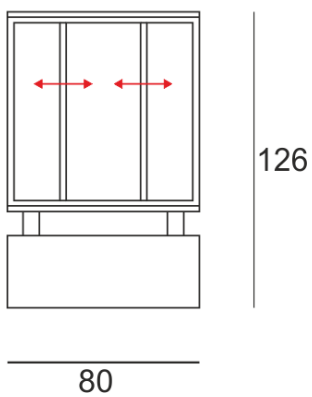

WINGO BIAŁY

- IP: 54
- Color temperature: 2700-3500
- Luminous flux: 250 lm

Name	Code	Colour	Voltage supply	Luminaire wattage	Light source type	Luminous flux	
WINGO BIAŁY	2221691	white	230V	7,5W	LED	250 lm	3000K