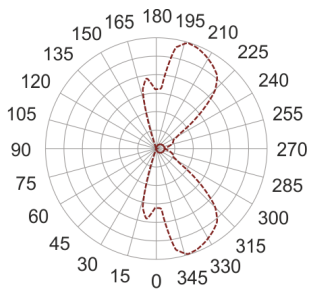

WINGO BIAŁY

- IP: 54
- Color temperature: 2700-3500
- Luminous flux: 250 lm

Name	Code	Colour	Voltage supply	Luminaire wattage	Light source type	Luminous flux	
WINGO BIAŁY	2221691	white	230V	7,5W	LED	250 lm	3000K