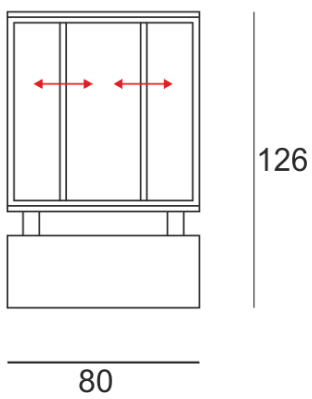

WINGO BIAŁY

- IP: 54
- Color temperature: 2700-3500
- Luminous flux: 250 lm

Name	Code	Colour	Voltage supply	Luminaire wattage	Light source type	Luminous flux	
WINGO BIAŁY	2221691	white	230V	7,5W	LED	250 lm	3000K