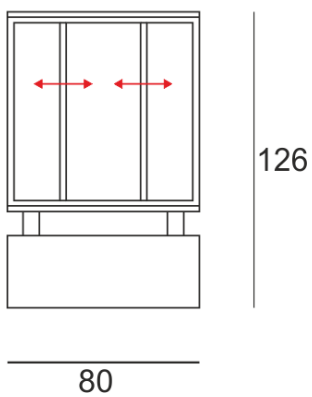

WINGO BIAŁY

— C0-C180 ····· C90-C270

- IP: 54
- Color temperature: 2700-3500
- Luminous flux: 250 lm

Name	Code	Colour	Voltage supply	Luminaire wattage	Light source type	Luminous flux	
WINGO BIAŁY	2221691	white	230V	7,5W	LED	250 lm	3000K