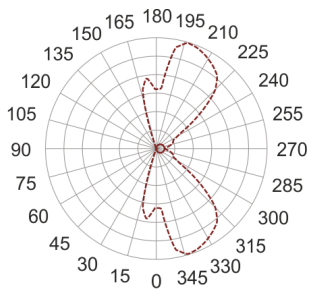

WINGO BIAŁY

— C0-C180 ····· C90-C270

- IP: 54
- Color temperature: 2700-3500
- Luminous flux: 250 lm

Name	Code	Colour	Voltage supply	Luminaire wattage	Light source type	Luminous flux	
WINGO BIAŁY	2221691	white	230V	7,5W	LED	250 lm	3000K