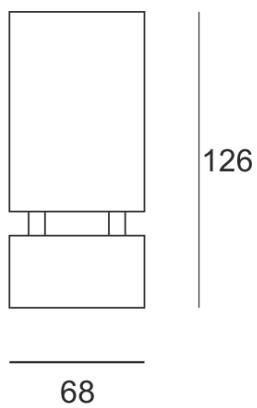

WINGO BIAŁY

— C0-C180 ····· C90-C270

- IP: 54
- Color temperature: 2700-3500
- Luminous flux: 250 lm

Name	Code	Colour	Voltage supply	Luminaire wattage	Light source type	Luminous flux	
WINGO BIAŁY	2221691	white	230V	7,5W	LED	250 lm	3000K